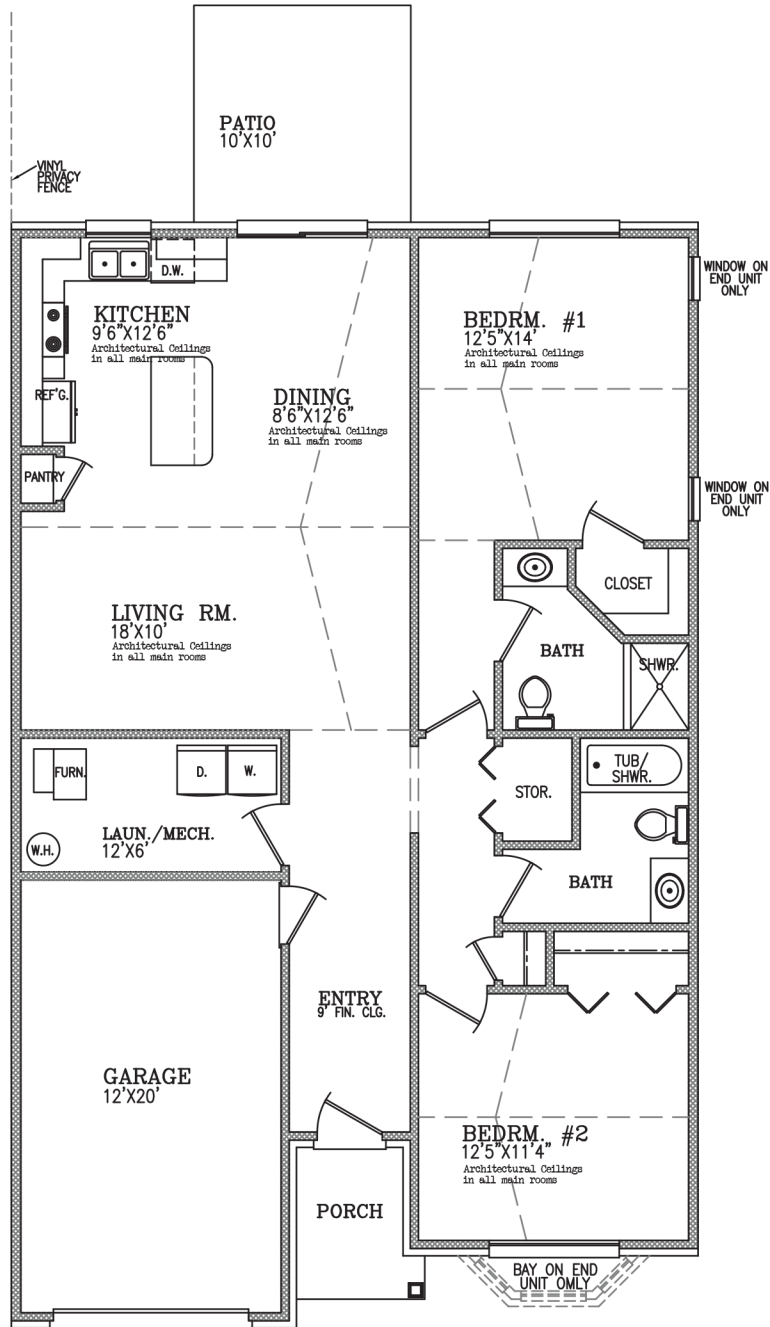

# THE LAKEWOOD

A 1266 Sq. Ft. Open and easy accessible Floor Plan allows for 2 Bedrooms that include a spacious Master Bedroom, 2 full bathrooms, convenient attached garage, full oversized laundry room & cathedral ceilings in all main rooms

2 Bedroom Unit

1,266 Sq. Ft.

INFINITY HOMES & Co

InfinityHomesCorp.com

42400 Grand River Ave. Suite 112 Novi, MI 48375