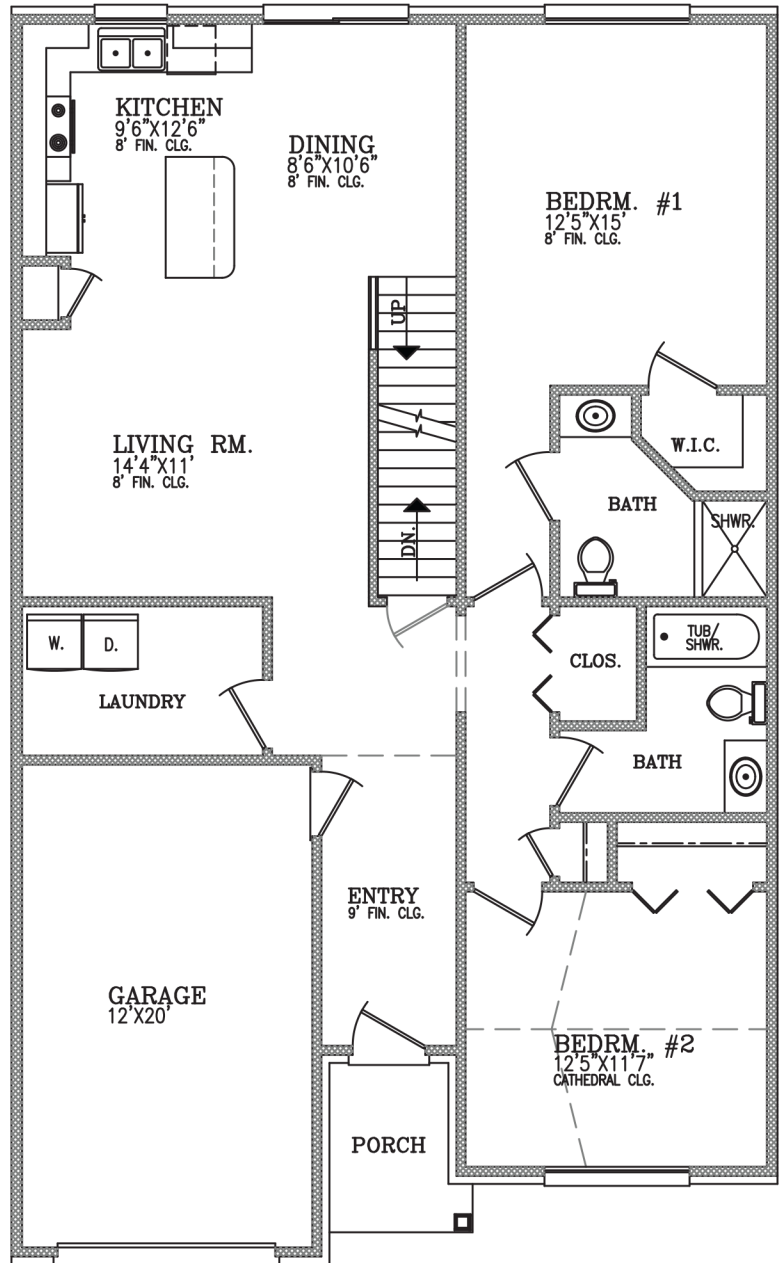

THE TRIBUTE

A spacious 1696 Sq. Ft. allows for 3 Bedrooms and 3 Full baths with a convenient attached garage and full oversized laundry/utility room. The Second floor bedroom can also be used as a guest suite or home office.

2nd Floor Plan

3 BEDROOM UNIT

1,696 Sq. Ft.

INFINITY HOMES & Co

InfinityHomesCorp.com

42400 Grand River Ave. Suite 112 Novi, MI 48375