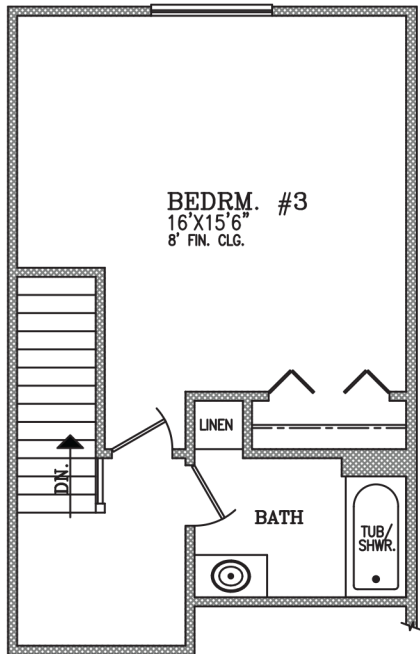

THE TRIBUTE

A spacious 1696 Sq. Ft. allows for 3 Bedrooms and 3 Full baths with a convenient attached garage and full oversized laundry/utility room. The Second floor bedroom can also be used as a guest suite or home office.

2nd Floor Plan

3 BEDROOM UNIT

1,696 Sq. Ft.

INFINITY HOMES & Co

InfinityHomesCorp.com

42400 Grand River Ave. Suite 112 Novi, MI 48375