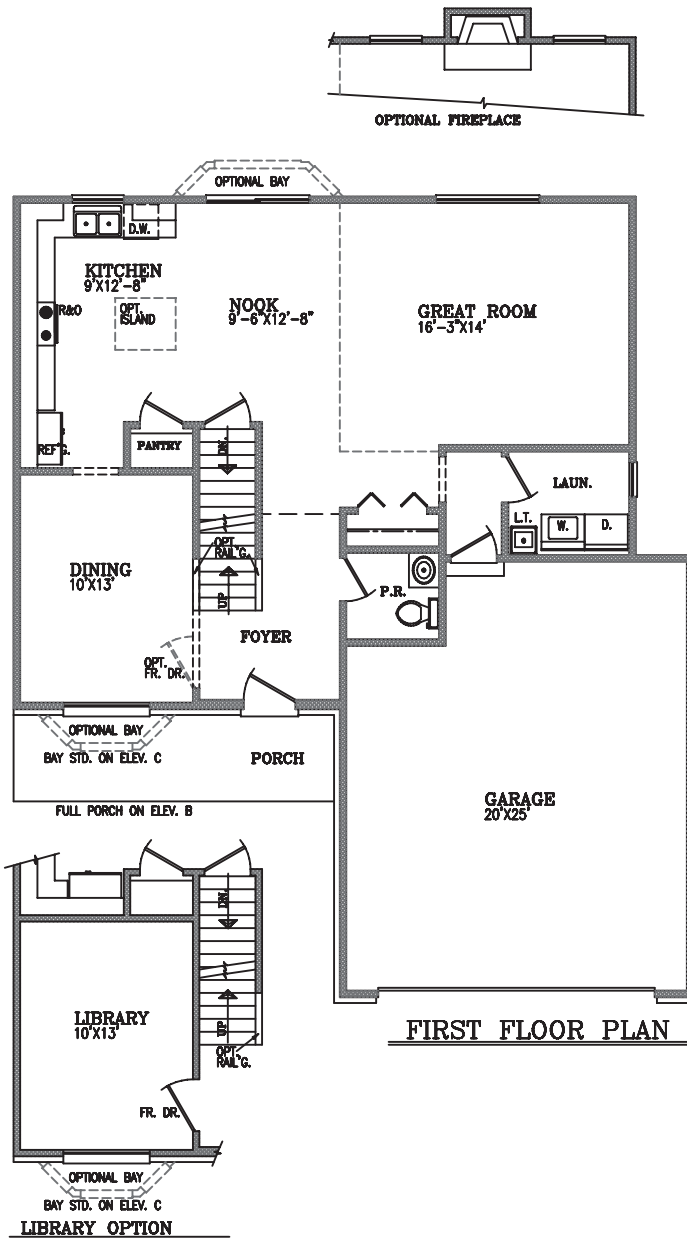

THE COLUMBIA

The 1875 square foot Columbia is one of our most versatile colonial models. This 3 bedroom, 2-1/2 bath home comes standard with a full basement and a 2 car garage. The 2 story foyer can be converted to an optional 4th bedroom. Design options include the standard dining room that can be converted into a library along with a fireplace and window modification for a more open great room design.

**3 BEDROOM
SECOND FLOOR PLAN**

**4 BEDROOM
SECOND FLOOR PLAN**

Presented By:

Infinityhomescorp.com