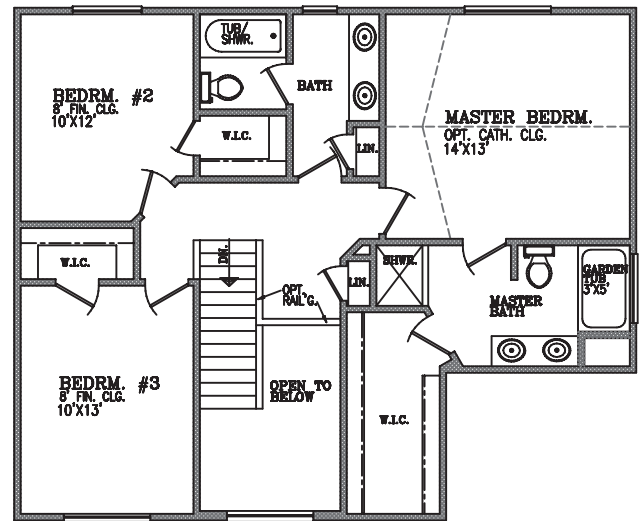

THE COLUMBIA

The 1875 square foot Columbia is one of our most versatile colonial models. This 3 bedroom, 2-1/2 bath home comes standard with a full basement and a 2 car garage. The 2 story foyer can be converted to an optional 4th bedroom. Design options include the standard dining room that can be converted into a library along with a fireplace and window modification for a more open great room design.

**3 BEDROOM
SECOND FLOOR PLAN**

**4 BEDROOM
SECOND FLOOR PLAN**

Presented By:

Infinityhomescorp.com