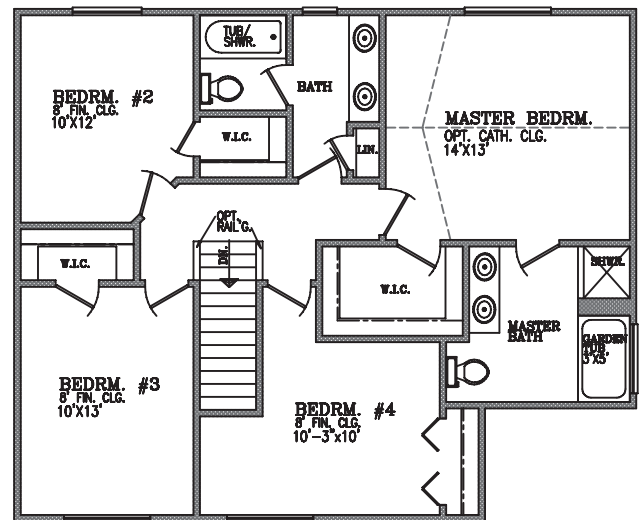

THE COLUMBIA

The 1875 square foot Columbia is one of our most versatile colonial models. This 3 bedroom, 2-1/2 bath home comes standard with a full basement and a 2 car garage. The 2 story foyer can be converted to an optional 4th bedroom. Design options include the standard dining room that can be converted into a library along with a fireplace and window modification for a more open great room design.

**3 BEDROOM
SECOND FLOOR PLAN**

**4 BEDROOM
SECOND FLOOR PLAN**

Presented By:

Infinityhomescorp.com