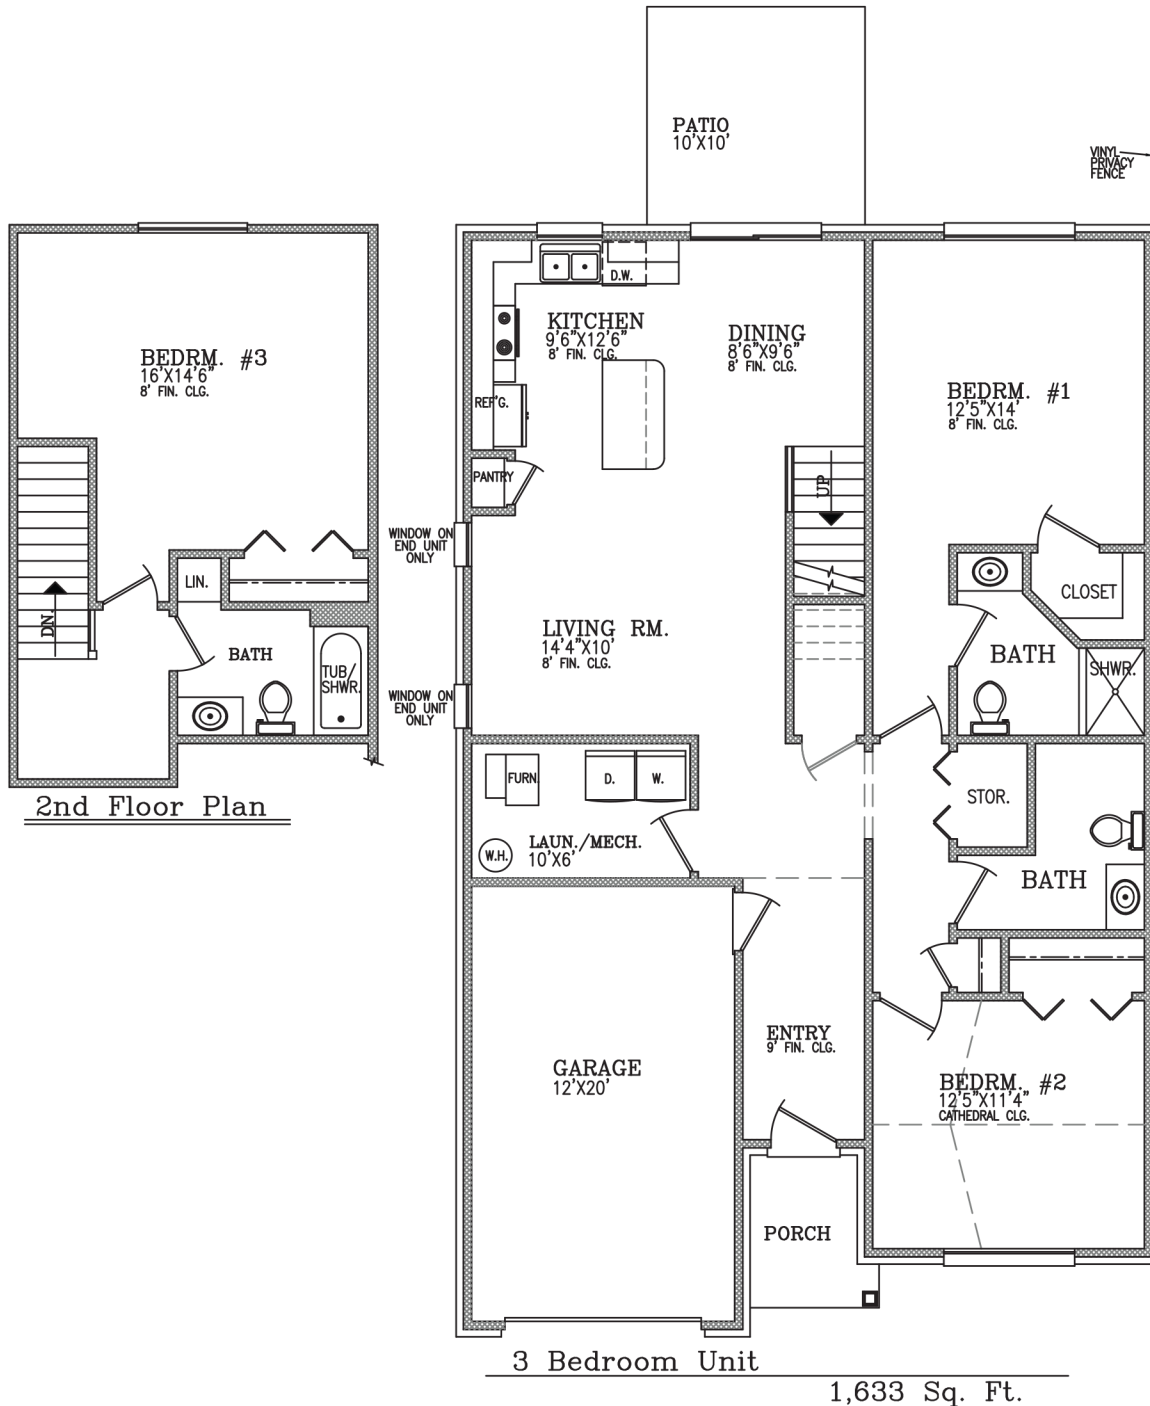

THE TRIBUTE

A spacious 1633 Sq. Ft. allows for 3 Bedrooms and 3 Full baths with a convenient attached garage and full oversized laundry/utility room. The Second floor bedroom can also be used as a guest suite or home office.