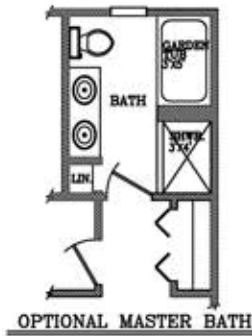

FIRST FLOOR PLAN

Presented By:

INFINITY
Homes, & Co.

InfinityHomesCorp.com