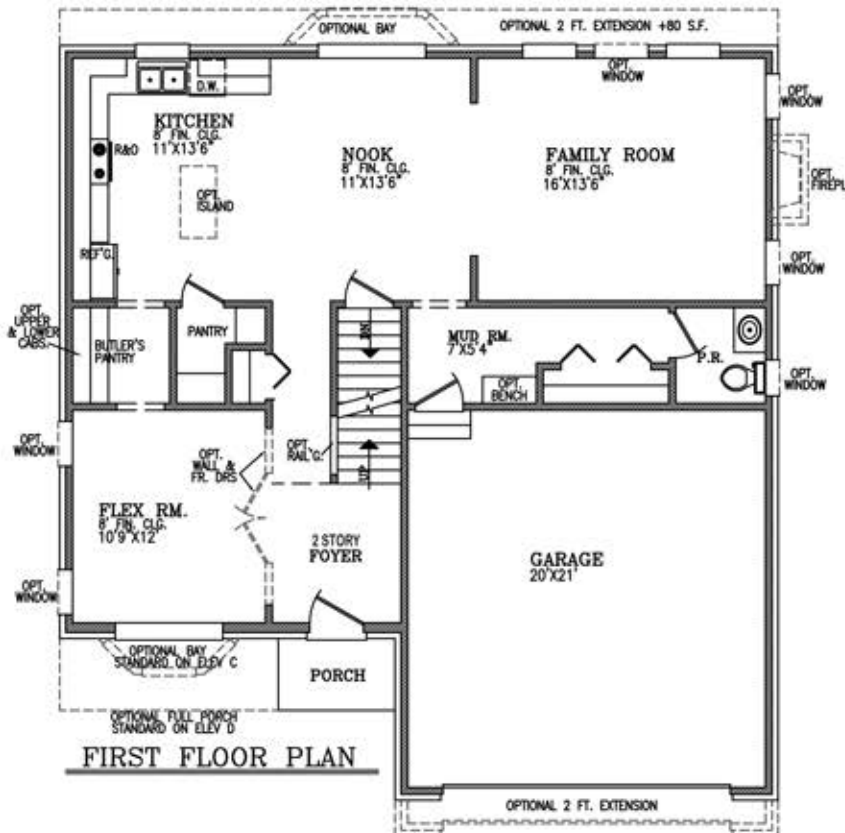

THE MADISON

The 2,230 square foot Madison is a spacious architecturally crafted designed colonial style home that includes 4 bedrooms and 2-1/2 baths, full basement and 2 car attached garage. The open first floor plan is accented by a grand two story foyer, oversized mud room and spacious kitchen & nook as well as a butlers pantry that provides well for family gatherings and entertaining. The second floor provides for the convenience of the second floor laundry room with an oversized master suite with an optional bath layout.

SECOND FLOOR PLAN

FIRST FLOOR PLAN

Presented By:

INFINITY
Homes, & Co.

InfinityHomesCorp.com