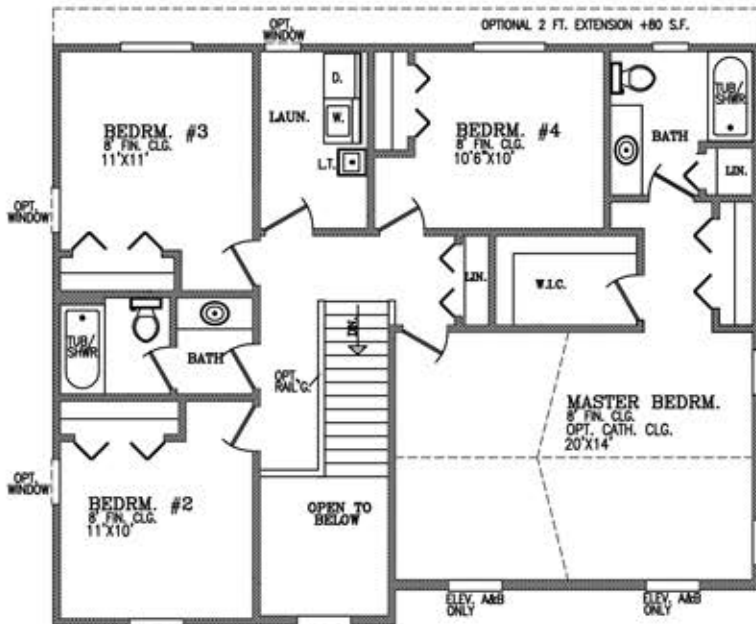

THE MADISON

The 2,230 square foot Madison is a spacious architecturally crafted designed colonial style home that includes 4 bedrooms and 2-1/2 baths, full basement and 2 car attached garage. The open first floor plan is accented by a grand two story foyer, oversized mud room and spacious kitchen & nook as well as a butlers pantry that provides well for family gatherings and entertaining. The second floor provides for the convenience of the second floor laundry room with an oversized master suite with an optional bath layout.

SECOND FLOOR PLAN

FIRST FLOOR PLAN

Presented By:

INFINITY
Homes, & Co.

InfinityHomesCorp.com